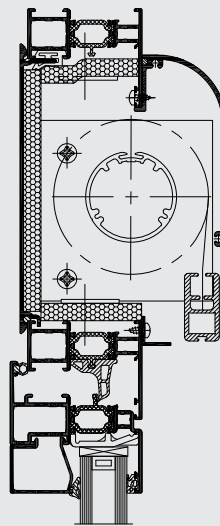

The integrated sunscreening system Reynascreen can be combined with all Reynaers windows and doors and can be controlled manually or electrically. The extra insulation in the casing ensures the thermal comfort. Furthermore, Reynascreen can be combined with Mosquito, the Reynaers insect screen.